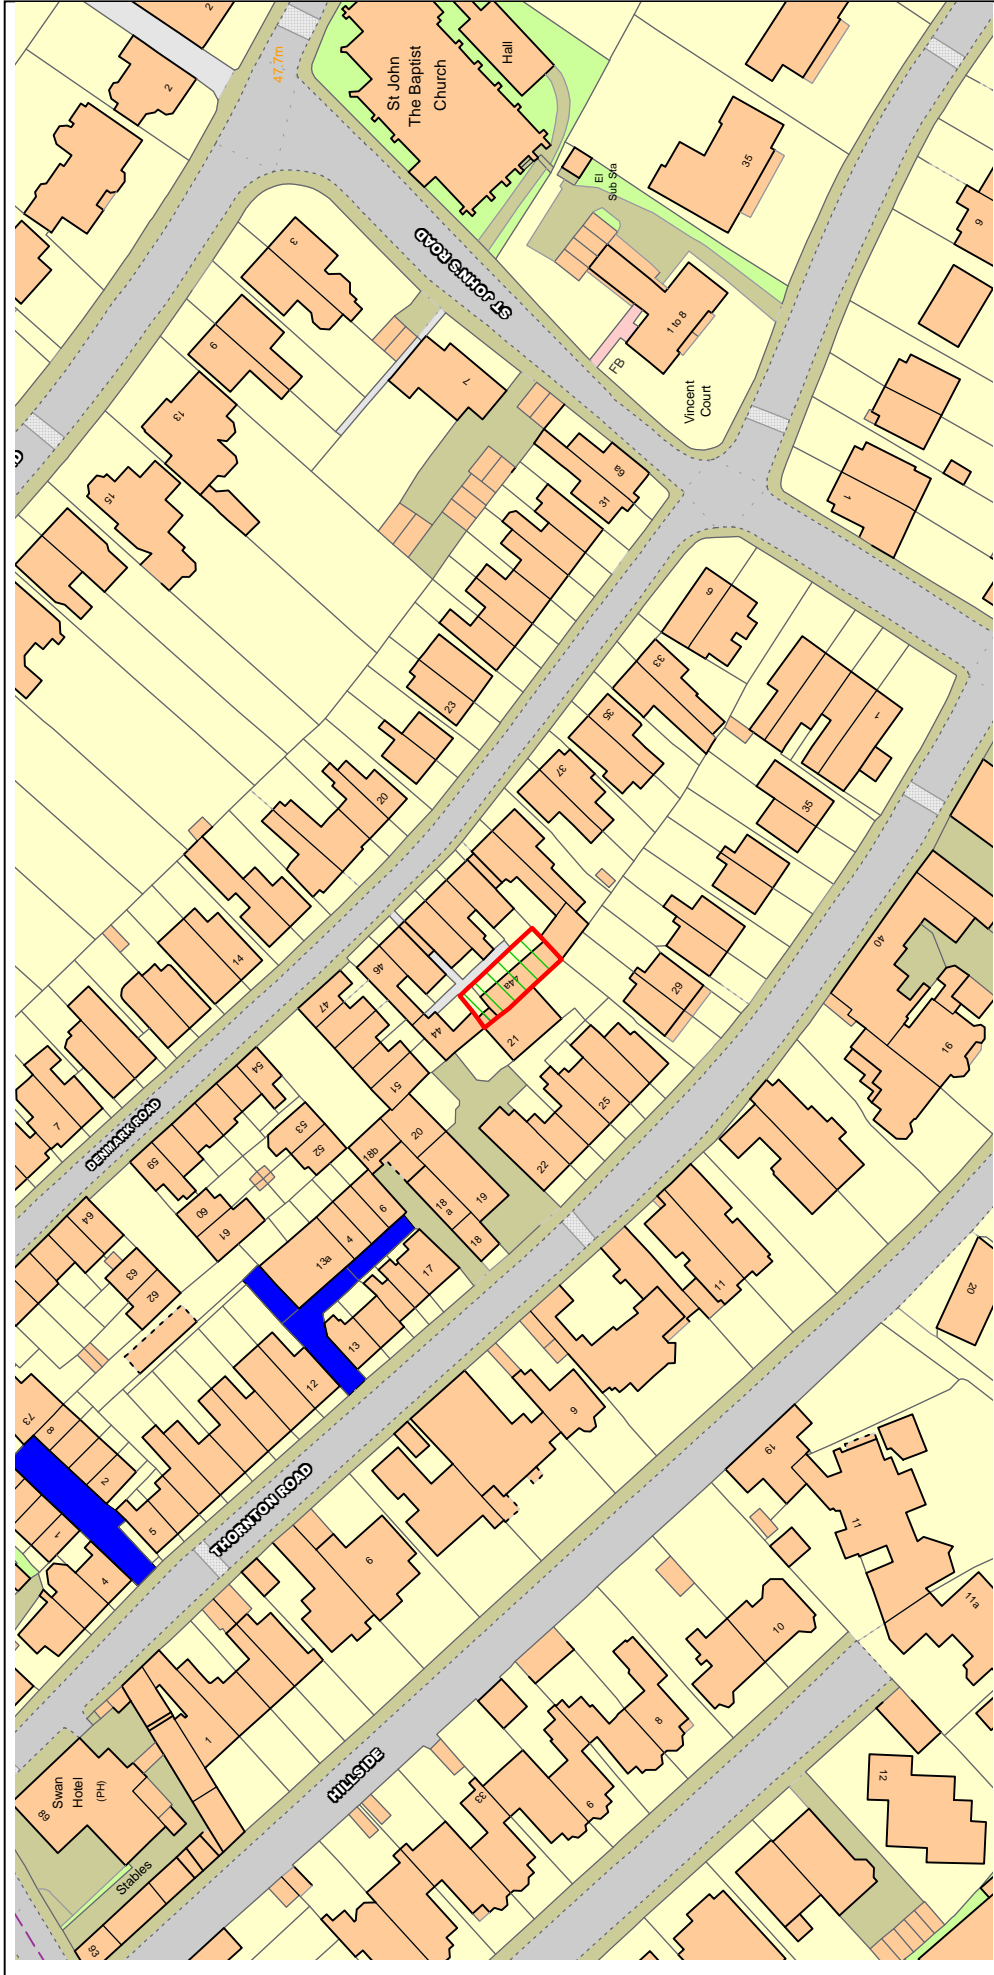

# NORTHGATE SE GIS Print Template

Text Details **44A Denmark Rd**

This material has been reproduced from Ordnance Survey digital map data with the permission of the controller of Her Majesty's Stationery Office, © Crown Copyright.

This page is intentionally left blank